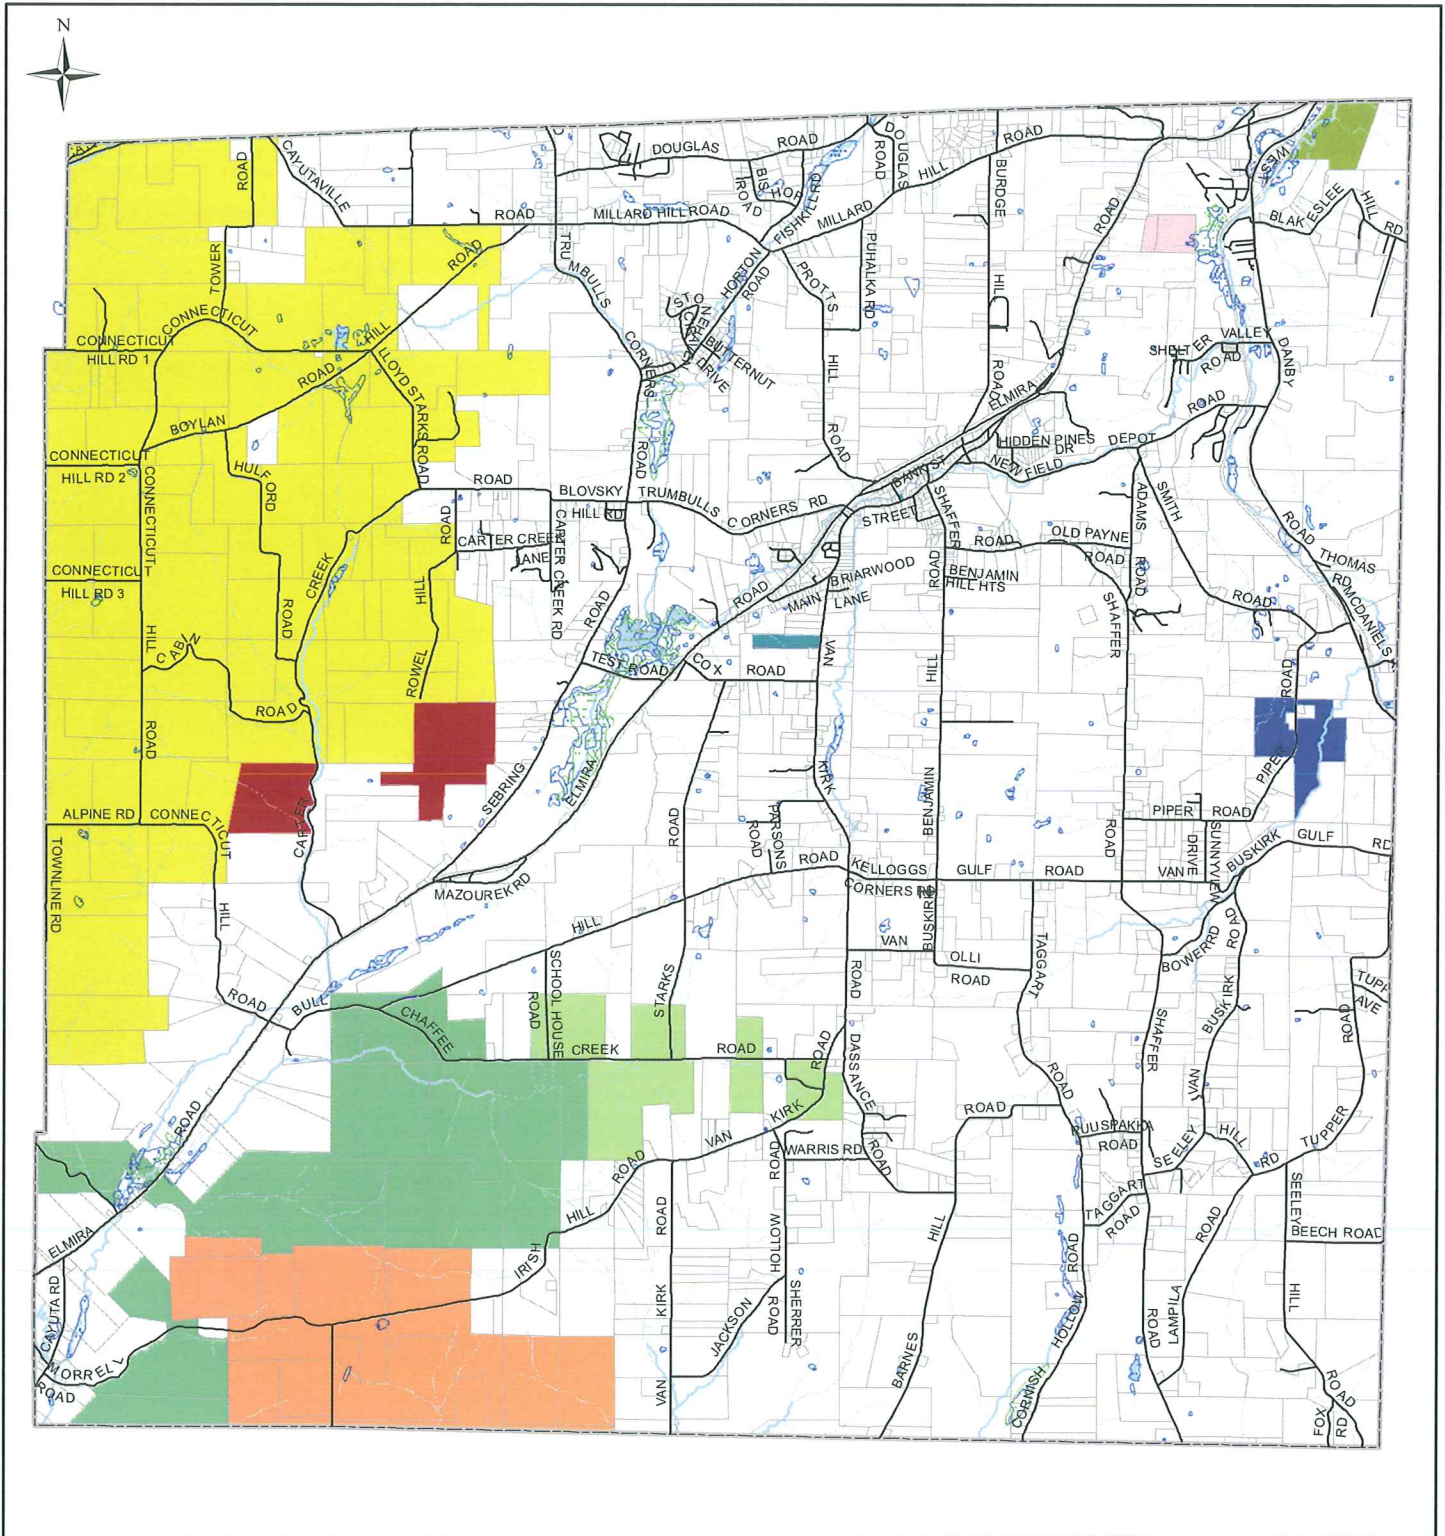

Town of Newfield Protected Open Space and Wetlands

- Tax Parcels 2009
- State Forest
- State Wildlife Management Area
- County Forest Lands
- Municipal Park
- Cayuga Inlet Conservation Area
- Ithaca College Natural Area
- Cornell University Natural Area
- Restricted Cornell Natural Area
- Arnet Forest
- Open Water
- Intermittent Streams
- Perennial Streams
- National Wetlands Inventory
- NYSDEC Freshwater Wetlands

Prepared by