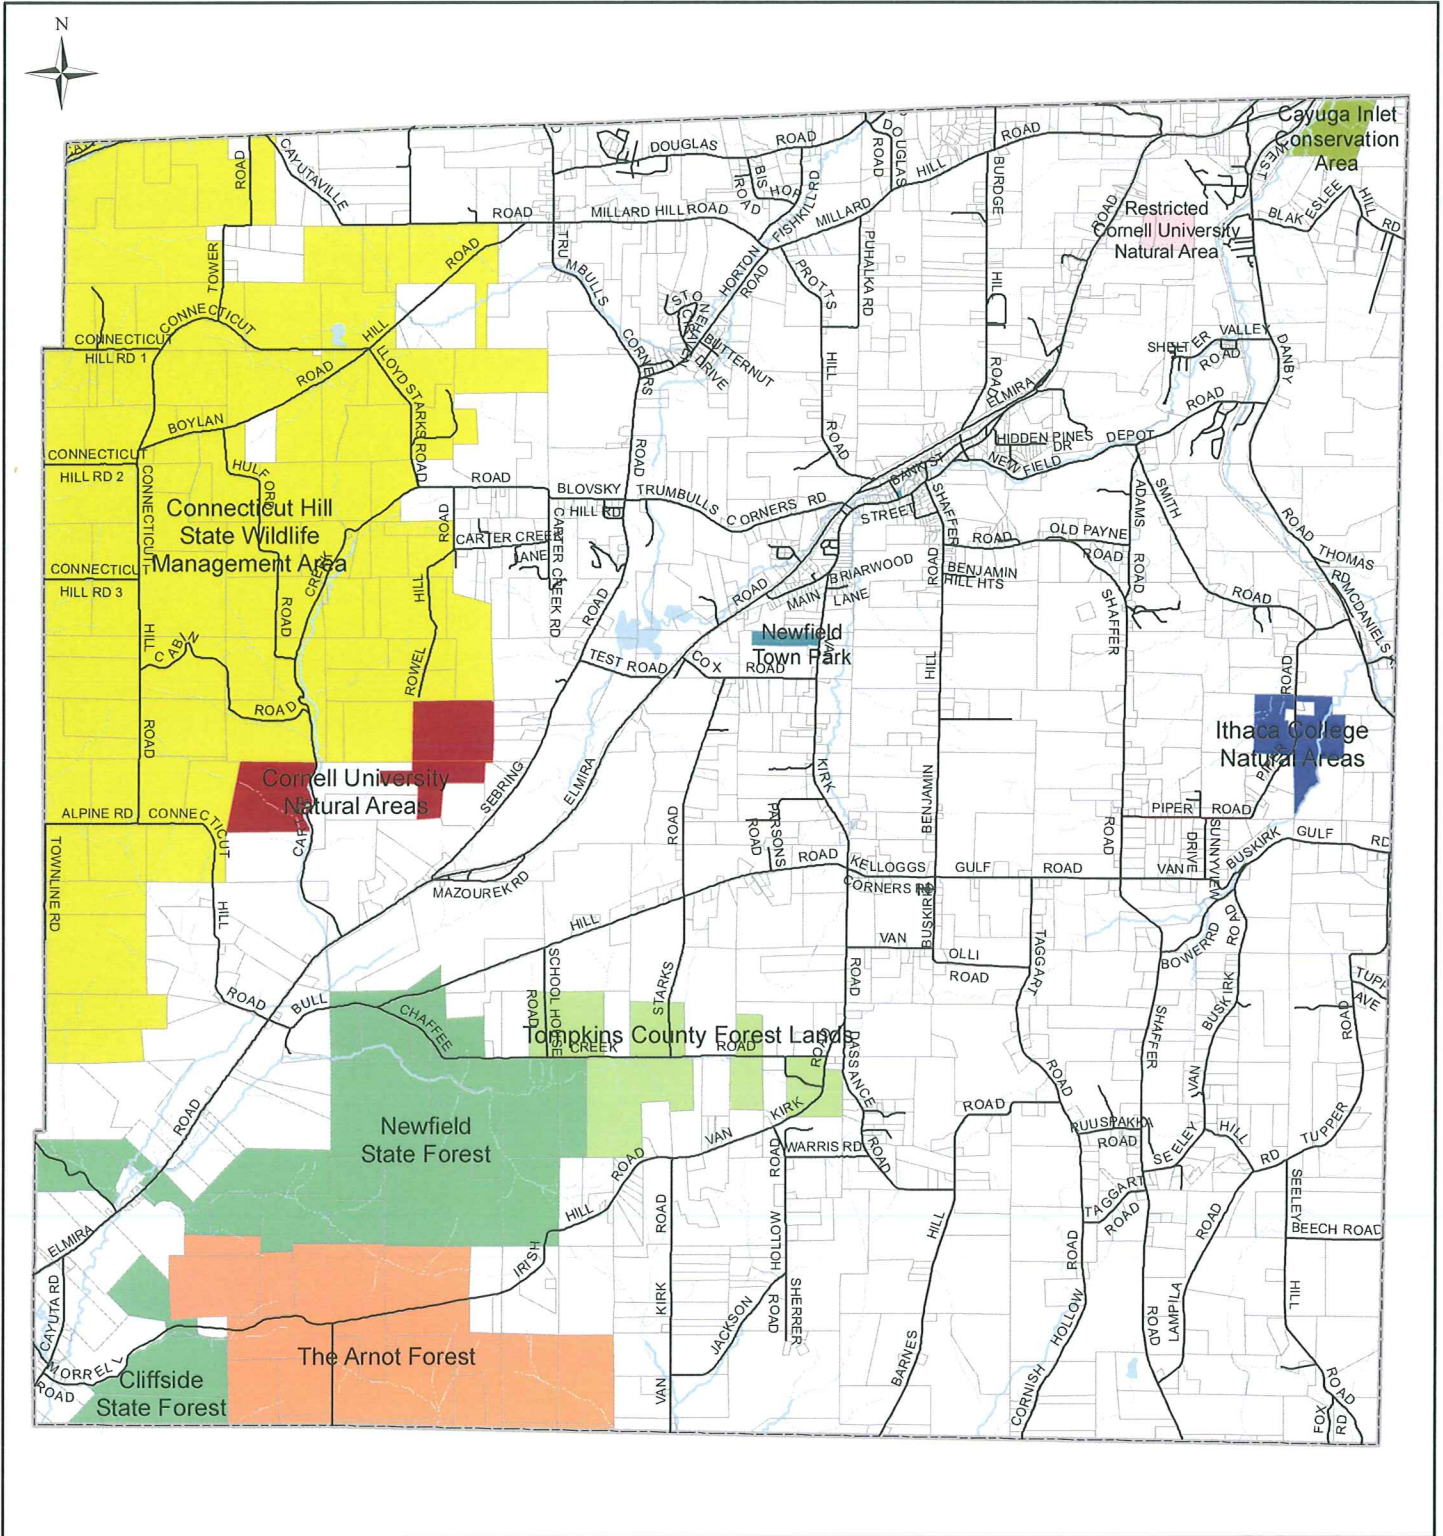

Town of Newfield Protected Open Space

- State Forest
- State Wildlife Management Area
- County Forest Lands
- Municipal Park
- Cayuga Inlet Conservation Area
- Ithaca College Natural Area
- Cornell University Natural Area
- Restricted Cornell Natural Area
- Arnot Forest
- Open Water
- Intermittent Streams
- Perennial Streams
- Tax Parcels 2009