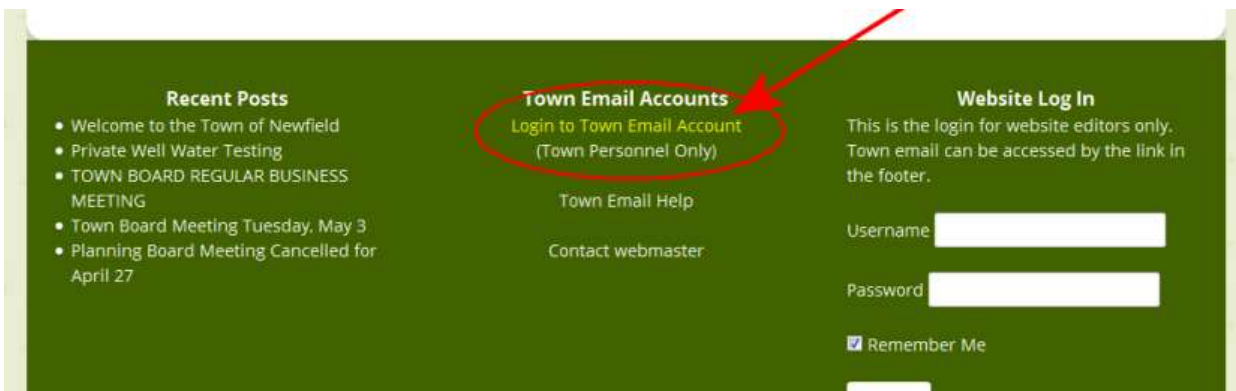

Newfield Town Email

Access at <http://newfieldny.org/webmail> OR click the link at the bottom of the newfieldny.org website:

You will see the following login screen:

A screenshot of the Webmail login screen. The word 'Webmail' is written in a large, orange, stylized font at the top. Below it, there are two input fields: 'Email Address' with a user icon and a password field with a lock icon. Below the password field is a blue 'Login' button.

Login with the password you were given,

Select roundcube or SquirrelMail – Horde doesn't work so well. If you choose to, you may change your password after login, but be sure to use a really secure password with Capital letters, lowercase letters, numbers and/or special characters (such as @, -, \$, %)