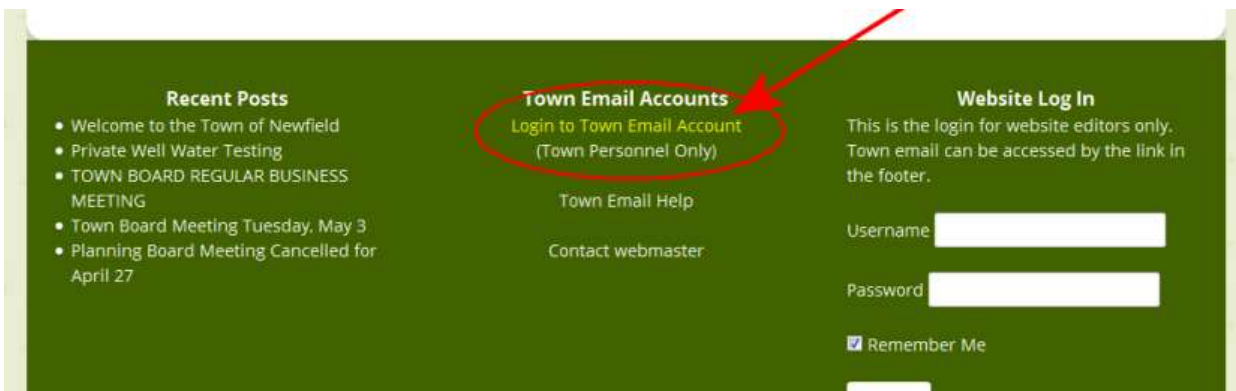

## Newfield Town Email

Access at <http://newfieldny.org/webmail> OR click the link at the bottom of the newfieldny.org website:

You will see the following login screen:

A screenshot of the Webmail login screen. The word 'Webmail' is written in a large, orange, stylized font at the top. Below it, there are two input fields: 'Email Address' with a user icon and a partially filled field containing 'k@newfieldny.org', and 'Password' with a lock icon and the placeholder text 'Enter your email password.'. Below the password field is a blue button with the text 'Login'.

Login with the password you were given,

Select roundcube or SquirrelMail – Horde doesn't work so well. If you choose to, you may change your password after login, but be sure to use a really secure password with Capital letters, lowercase letters, numbers and/or special characters (such as @, -, \$, %)